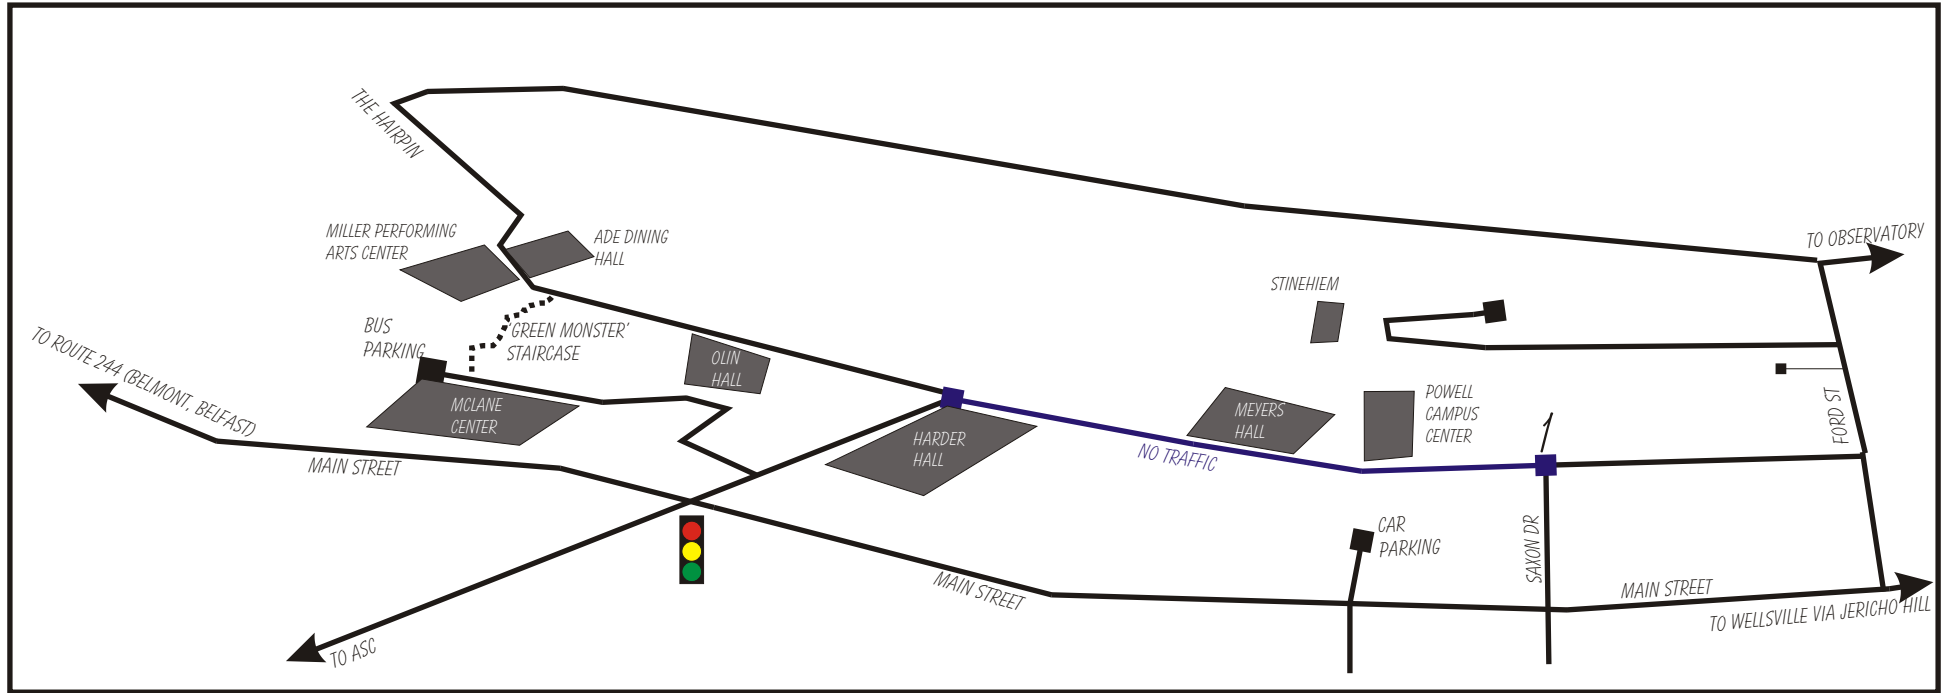

ROAD MAP OF ALFRED UNIVERSITY

!! ALL BUSES MUST PARK IN LOT BEHIND MCLANE CENTER !!

IF DROPPING STUDENTS AT "1" PLEASE PROCEED AROUND BLOCK TO THE RIGHT TO RETURN TO MAIN ST

CYLI WILL PROVIDE YOU WITH DINNER IF YOU WISH,
PLEASE CONTACT YOUR ACCORD PERSONNEL FOR TIME
AND LOCATION.